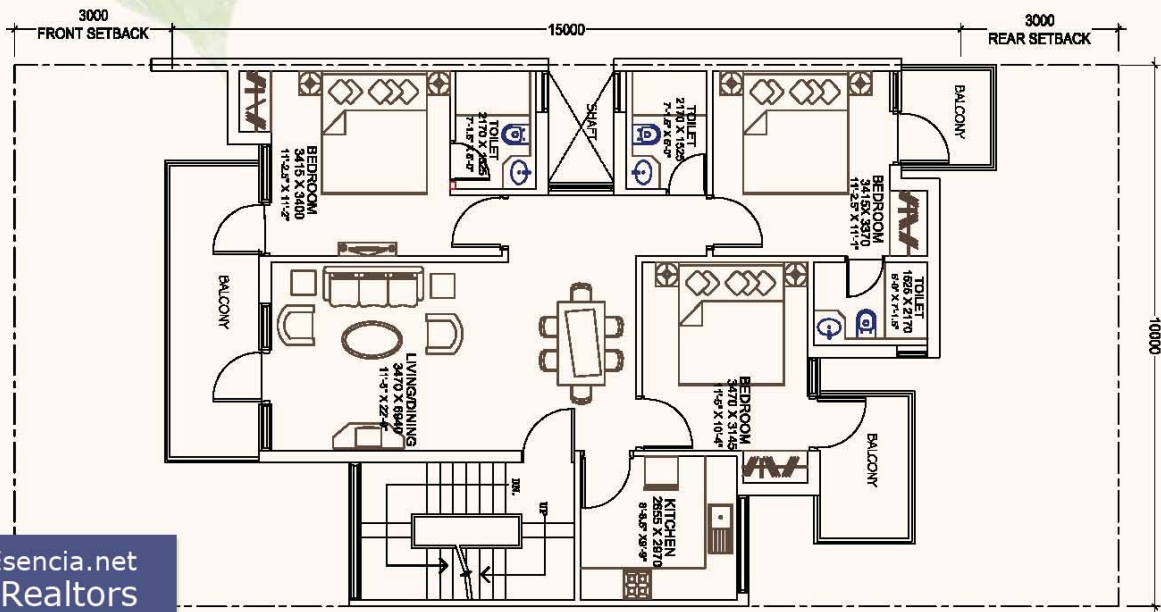

## Ground Floor

Area: 1323 sqft

# First Floor

Area: 1394 sqft

## Sovereign Floors at Esencia

Plot Area: 210 sqmtr

*Second Floor*

Ansal Esencia.net  
Gupta Realtors  
9899970999

## Sovereign Floors at Esencia

Plot Area: 210 sqmtr

Ansal Esencia.net  
Gupta Realtors  
9899970999