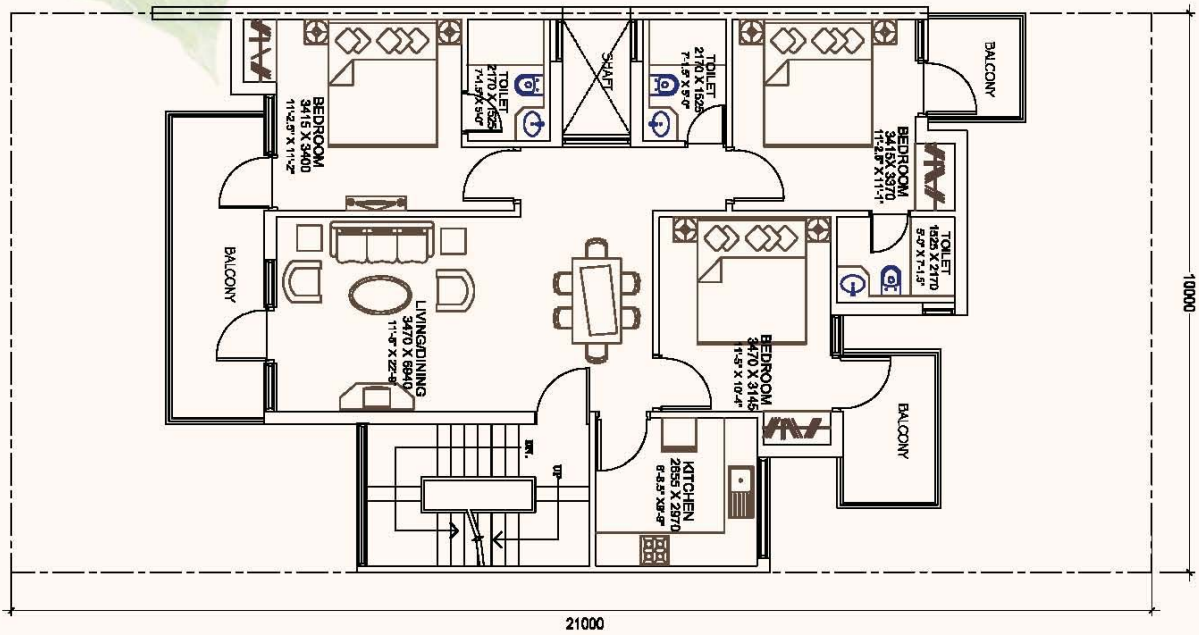

## Ground Floor

Area: 1323 sqft

## Sovereign Floors at Esencia

Plot Area: 210 sqmtr

*First Floor*

Ansal Esencia.net  
Gupta Realtors  
9899970999

Ansal Esencia.net  
Gupta Realtors  
9899970999

# First Floor

Area: 1394 sqft

## Sovereign Floors at Esencia

Plot Area: 210 sqmtr

*Second Floor*

Ansal Esencia.net  
Gupta Realtors  
9899970999