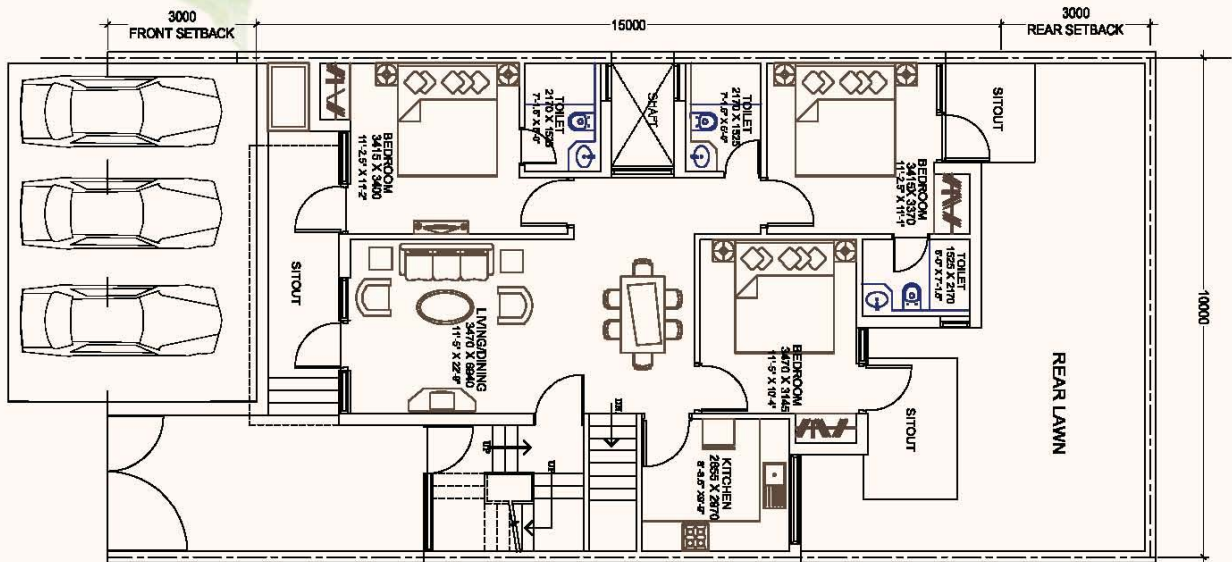

## Ground Floor

Area: 1323 sqft

## Sovereign Floors at Esencia

Plot Area: 210 sqmtr

*First Floor*

Ansal Esencia.net  
Gupta Realtors  
9899970999

Ansal Esencia.net  
Gupta Realtors  
9899970999

# First Floor

Area: 1394 sqft

# Second Floor

Area: 1394 sqft